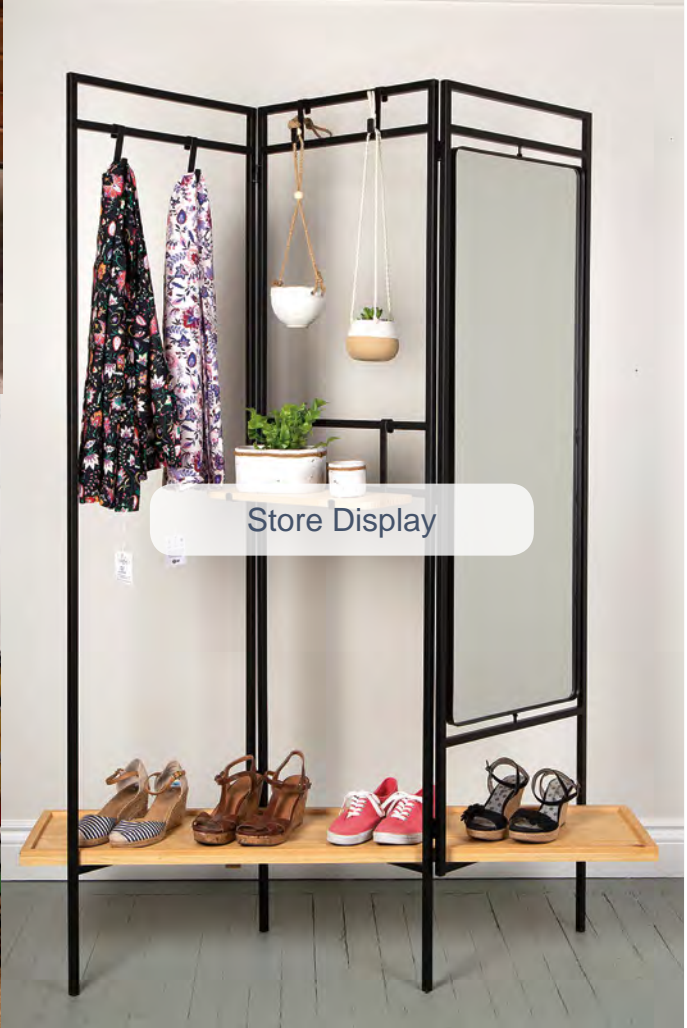

Shop our new Digital Showroom 

Please refer to our website for the most up-to-date pricing.

Floral & Garden

Home Decor

Gift Packing

Store Display

321
21.5D 18H
\$99.50
MIN: 1 CASE: 1

178
24D
\$37.50
MIN: 1 CASE: 4